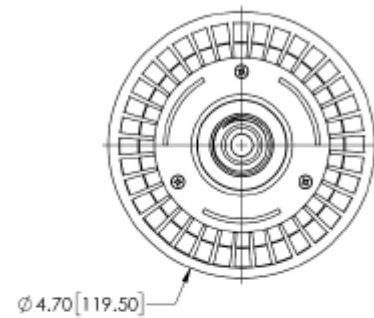

# MVL-D 120V 18W Moonlight Downlight

## Downlight kit includes:

BR40-120V Moon Visions bullet

DSA10 10" downlight shield

TM Tree mount with hardware

LED MS120V PAR38 18W 6500K 40° lamp (1200 lumens)