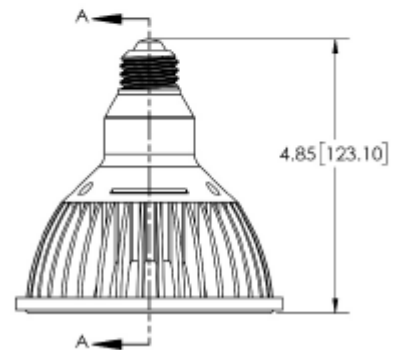

# MVL-D 120V 18W Moonlight Downlight

## Downlight kit includes:

BR40-120V Moon Visions bullet

DSA10 10" downlight shield

TM Tree mount with hardware

LED MS120V PAR38 18W 6500K 40° lamp (1200 lumens)