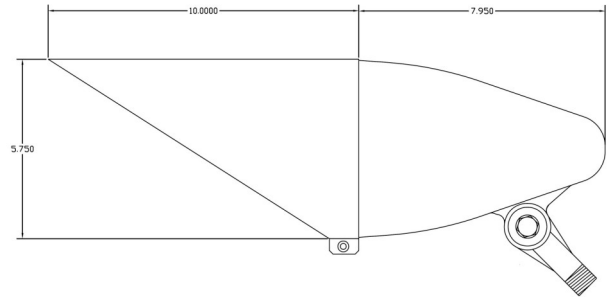

# MVL-D 120V 18W Moonlight Downlight

## Downlight kit includes:

BR40-120V Moon Visions bullet

DSA10 10" downlight shield

TM Tree mount with hardware

LED MS120V PAR38 18W 6500K 40° lamp (1200 lumens)