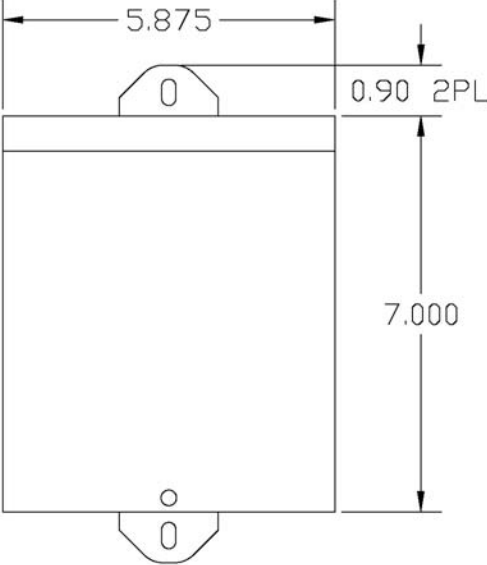

Single Remote Ballast Box (RB)

Single Ballast Box

- 35W, 50W, 70W, 100W, 150W or 175W Metal Halide
- Made of EG (electro-magnetic) metal that will not rust
- Powder coating has 5 year warranty
- Mounting ears made of nickel plated steel
- Available in textured finishes Hartford Green (HGT) and Bronze (BZT)

Side view

Front view