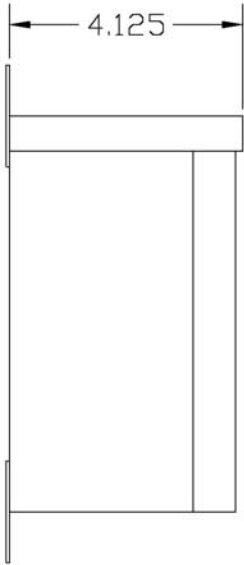

Single Remote Ballast Box (RB)

Single Ballast Box

- 35W, 50W, 70W, 100W, 150W or 175W Metal Halide
- Made of EG (electro-magnetic) metal that will not rust
- Powder coating has 5 year warranty
- Mounting ears made of nickel plated steel
- Available in textured finishes Hartford Green (HGT) and Bronze (BZT)

Side view

Front view