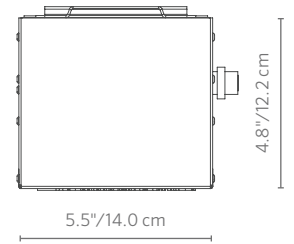

Quick Facts

- 150 watts
- Single 15-volt output tap
- Compact design
- Powder-coated steel
- Compatible with most plug-in astronomical timers and photocells