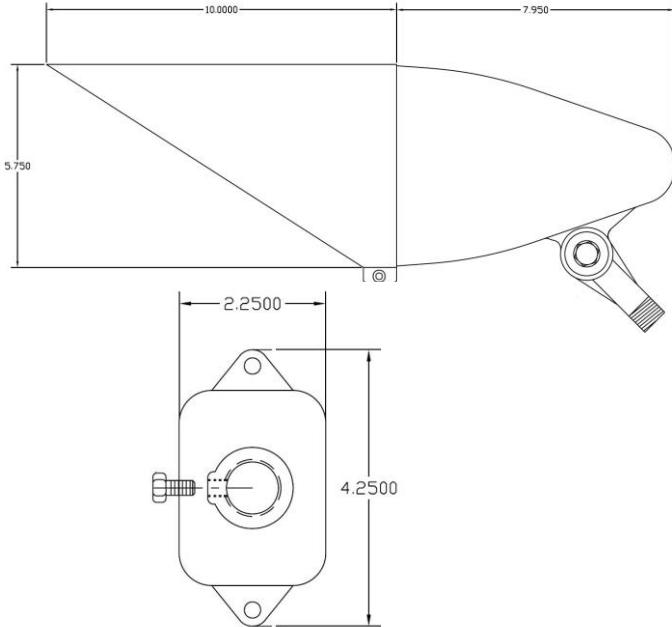

MVL-D 120V 17W LED w/ Brilliance lamp

Moon Visions BR40 series downlight
with DSA10 10" shield and TM tree
mount with hardware

Brilliance 17W LED lamp