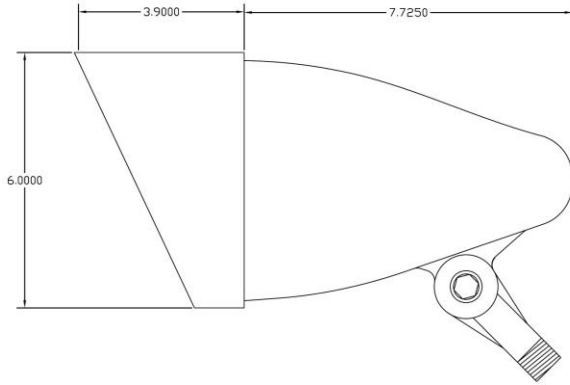

**MVL-U 120V 17W LED w/ Brilliance lamp**

Moon Visions BR40 series uplight with  
USR40 shield

Brilliance 17W LED lamp