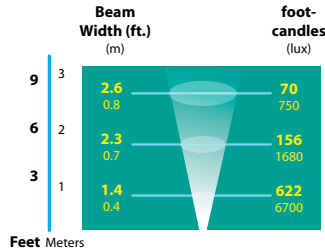

WELL LIGHTS SL-20-MD 120 VOLT SERIES

TYPE

LIGHT DISTRIBUTIONS AND PHOTOMETRICS

FL-LED-P2015

FL-LED-P3015

FL-LED-P3815

FL-LED-P2040

FL-LED-P3040