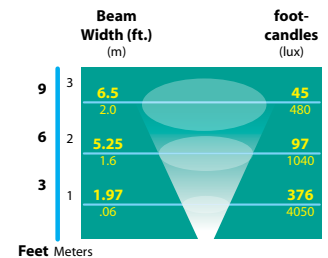

WELL LIGHTS SL-20-MD 120 VOLT SERIES

TYPE

LIGHT DISTRIBUTIONS AND PHOTOMETRICS

FL-LED-P2015

FL-LED-P3015

FL-LED-P3815

FL-LED-P2040

FL-LED-P3040