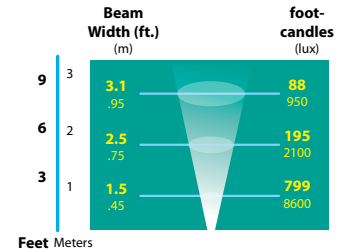

WELL LIGHTS SL-20-MD 120 VOLT SERIES

TYPE

LIGHT DISTRIBUTIONS AND PHOTOMETRICS

FL-LED-P2015

FL-LED-P3015

FL-LED-P3815

FL-LED-P2040

FL-LED-P3040