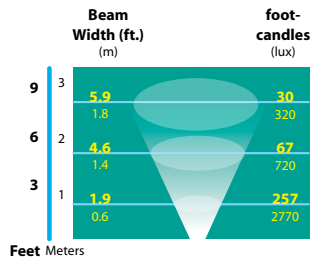

WELL LIGHTS SL-20-MD 120 VOLT SERIES

TYPE

LIGHT DISTRIBUTIONS AND PHOTOMETRICS

FL-LED-P2015

FL-LED-P3015

FL-LED-P3815

FL-LED-P2040

FL-LED-P3040