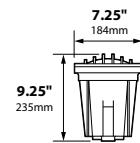

SL-20-MDL-NL120V

SL-20-MDG-NL120V

ORDERING INFORMATION

CATALOG NO.	DESCRIPTION	LAMP SUPPLIED	SHIP WEIGHT
PAR SERIES			
SL-20-MDL-NL120V	Well Light, Composite Lens Holder	No Lamp, Med Base	4.0 lbs.
SL-20-MDL-NL120V-BLT	Well Light, Aluminum Lens Holder	No Lamp, Med Base	4.0 lbs.
SL-20-MDL-NL120V-BRS	Well Light, Brass Lens Holder	No Lamp, Med Base	4.0 lbs.
SL-20-MDG-NL120V	Well Light, Composite Grate	No Lamp, Med Base	4.0 lbs.
SL-20-MDG-NL120V-BLT	Well Light, Aluminum Grate	No Lamp, Med Base	4.0 lbs.
SL-20-MDG-NL120V-BRS	Well Light, Brass Grate	No Lamp, Med Base	5.0 lbs.

SL-20-MDL

SL-20-MDG

SL-20-MDL
with FA-135MD

BOTTOM

2 Female 3/4" NPS &
3 Female 1/2" NPS
threaded ports available

ACCESSORIES

CATALOG NO.	DESCRIPTION
FA-133-BLT / -BRS	Cast Aluminum or Brass Lens Holder
FA-134-BLT / -BRS	Cast Aluminum or Brass Grate
FA-135-BLT / -BRS	Stamped Aluminum or Brass Eyebrow
FA-08-SL20	Round 1/4" Mini Cell Louver
FA-10-SG-SL20	Flat Stepped Tempered Glass Lens
FA-10-SL20AMBER	Flat Amber Tempered Glass Lens
FA-10-SL20BLUE	Flat Blue Tempered Glass Lens
FA-10-SL20GREEN	Flat Green Tempered Glass Lens
FA-10-SL20RED	Flat Red Tempered Glass Lens
FA-FORM-SL20	Concrete form for SL-20-MD Series