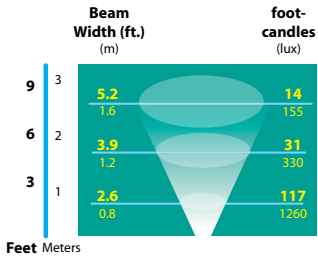

WELL LIGHTS SL-20-MD 120 VOLT SERIES

TYPE

LIGHT DISTRIBUTIONS AND PHOTOMETRICS

FL-LED-P2015

FL-LED-P3015

FL-LED-P3815

FL-LED-P2040

FL-LED-P3040