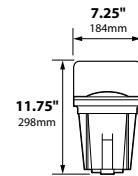

SL-20-MDL-NL120V

SL-20-MDG-NL120V

ORDERING INFORMATION

CATALOG NO.	DESCRIPTION	LAMP SUPPLIED	SHIP WEIGHT
PAR SERIES			
SL-20-MDL-NL120V	Well Light, Composite Lens Holder	No Lamp, Med Base	4.0 lbs.
SL-20-MDL-NL120V-BLT	Well Light, Aluminum Lens Holder	No Lamp, Med Base	4.0 lbs.
SL-20-MDL-NL120V-BRS	Well Light, Brass Lens Holder	No Lamp, Med Base	4.0 lbs.
SL-20-MDG-NL120V	Well Light, Composite Grate	No Lamp, Med Base	4.0 lbs.
SL-20-MDG-NL120V-BLT	Well Light, Aluminum Grate	No Lamp, Med Base	4.0 lbs.
SL-20-MDG-NL120V-BRS	Well Light, Brass Grate	No Lamp, Med Base	5.0 lbs.

SL-20-MDL

SL-20-MDG

SL-20-MDL
with FA-135MD

BOTTOM

2 Female 3/4" NPS &
3 Female 1/2" NPS
threaded ports available

ACCESSORIES

CATALOG NO.	DESCRIPTION
FA-133-BLT / -BRS	Cast Aluminum or Brass Lens Holder
FA-134-BLT / -BRS	Cast Aluminum or Brass Grate
FA-135-BLT / -BRS	Stamped Aluminum or Brass Eyebrow
FA-08-SL20	Round 1/4" Mini Cell Louver
FA-10-SG-SL20	Flat Stepped Tempered Glass Lens
FA-10-SL20AMBER	Flat Amber Tempered Glass Lens
FA-10-SL20BLUE	Flat Blue Tempered Glass Lens
FA-10-SL20GREEN	Flat Green Tempered Glass Lens
FA-10-SL20RED	Flat Red Tempered Glass Lens
FA-FORM-SL20	Concrete form for SL-20-MD Series