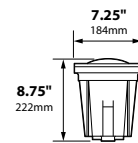

WELL LIGHTS SL-20-MD 120 VOLT SERIES

TYPE

SPECIFICATIONS

CONSTRUCTION:

BODY: Fiberglass reinforced bronze composite with molded brass inserts for screws

LENS HOLDER & GRATE: Fiberglass reinforced bronze composite, cast aluminum or cast brass

LENS: High impact clear tempered convex glass

LAMP SUPPLIED: See ordering information below (150w max)

LAMP OPTIONS: We recommend 9w PAR20 Arrow LED, 15w PAR30 Arrow LED or 21w PAR38 Arrow LED. All with 50,000 hour average rating.

SOCKET:

PAR Lamps: High temperature ceramic medium base, 250° C silicone lead wires (150w max)

H.I.D. PAR Lamps: High temperature ceramic medium base - 600 volts, 660 watts 4 K.V. pulse rated.

Brass nickel-plate screw shell with 250°C lead wires (100w max)

REFLECTOR: Highly polished specular aluminum

WIRING: Standard 120v Black, White and Ground 9" lead wires

FINISH: Composite - Bronze

Aluminum Lens Holder/Grate - Black texture polyester powder coat. Optional finishes available

Brass Lens Holder/Grate - Unfinished brass. Optional finishes available

NOTE: Aiming Bracket available for PAR20 and PAR30 lamps (add -AB to catalog number).

Aiming Bracket models DO NOT have a reflector. PAR20 has 30° aiming & PAR30 has 15° aiming

ORDERING INFORMATION

CATALOG NO.	DESCRIPTION	LAMP SUPPLIED	SHIP WEIGHT
PAR SERIES			
SL-20-MDL-NL120V	Well Light, Composite Lens Holder	No Lamp, Med Base	4.0 lbs.
SL-20-MDL-NL120V-BLT	Well Light, Aluminum Lens Holder	No Lamp, Med Base	4.0 lbs.
SL-20-MDL-NL120V-BRS	Well Light, Brass Lens Holder	No Lamp, Med Base	4.0 lbs.
SL-20-MDG-NL120V	Well Light, Composite Grate	No Lamp, Med Base	4.0 lbs.
SL-20-MDG-NL120V-BLT	Well Light, Aluminum Grate	No Lamp, Med Base	4.0 lbs.
SL-20-MDG-NL120V-BRS	Well Light, Brass Grate	No Lamp, Med Base	5.0 lbs.