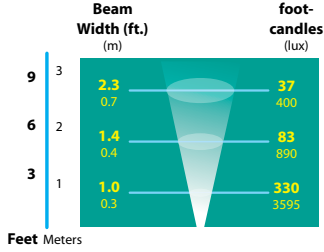

WELL LIGHTS SL-20-MD 120 VOLT SERIES

TYPE

LIGHT DISTRIBUTIONS AND PHOTOMETRICS

FL-LED-P2015

FL-LED-P3015

FL-LED-P3815

FL-LED-P2040

FL-LED-P3040